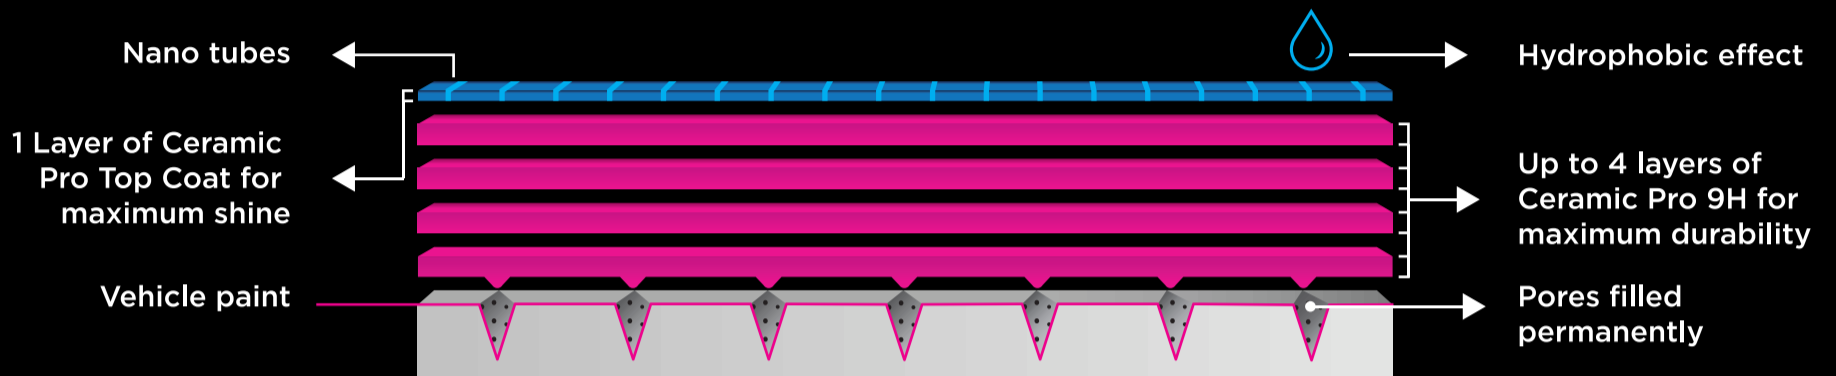

CERAMIC PRO COATINGS

NANO-CERAMIC PAINT PROTECTION

PACKAGES AVAILABLE //

GOLD PACKAGE //

Lifetime Warranty

- 4 Layers of Ceramic Pro 9H
- 1 Layer of Ceramic Pro Top Coat
- 1 Layer of Ceramic Pro Plastic
- 1 Layer of Wheel & Caliper
- 1 Layer of Ceramic Pro Glass

SILVER PACKAGE //

5 Year Warranty

- 1 Layer of Ceramic Pro 9H
- 1 Layer of Ceramic Pro Top Coat
- 1 Layer of Wheel & Caliper
- 1 Layer of Ceramic Pro Plastic
- 1 Layer of Ceramic Pro Glass

BRONZE PACKAGE //

2 Year Warranty

- 1 Layer of Ceramic Pro Top Coat
- 1 Layer of Wheel & Caliper
- 1 Layer of Ceramic Pro Plastic
- 1 Layer of Ceramic Pro Glass

ADD ON PACKAGES //

- Ceramic Pro Sport On Paint
6 Month Warranty
- Wheels Off | Wheel / Caliper Coating
3 Year Warranty
- Interior Coatings Available
Leather, Plastic, Fabric Coatings